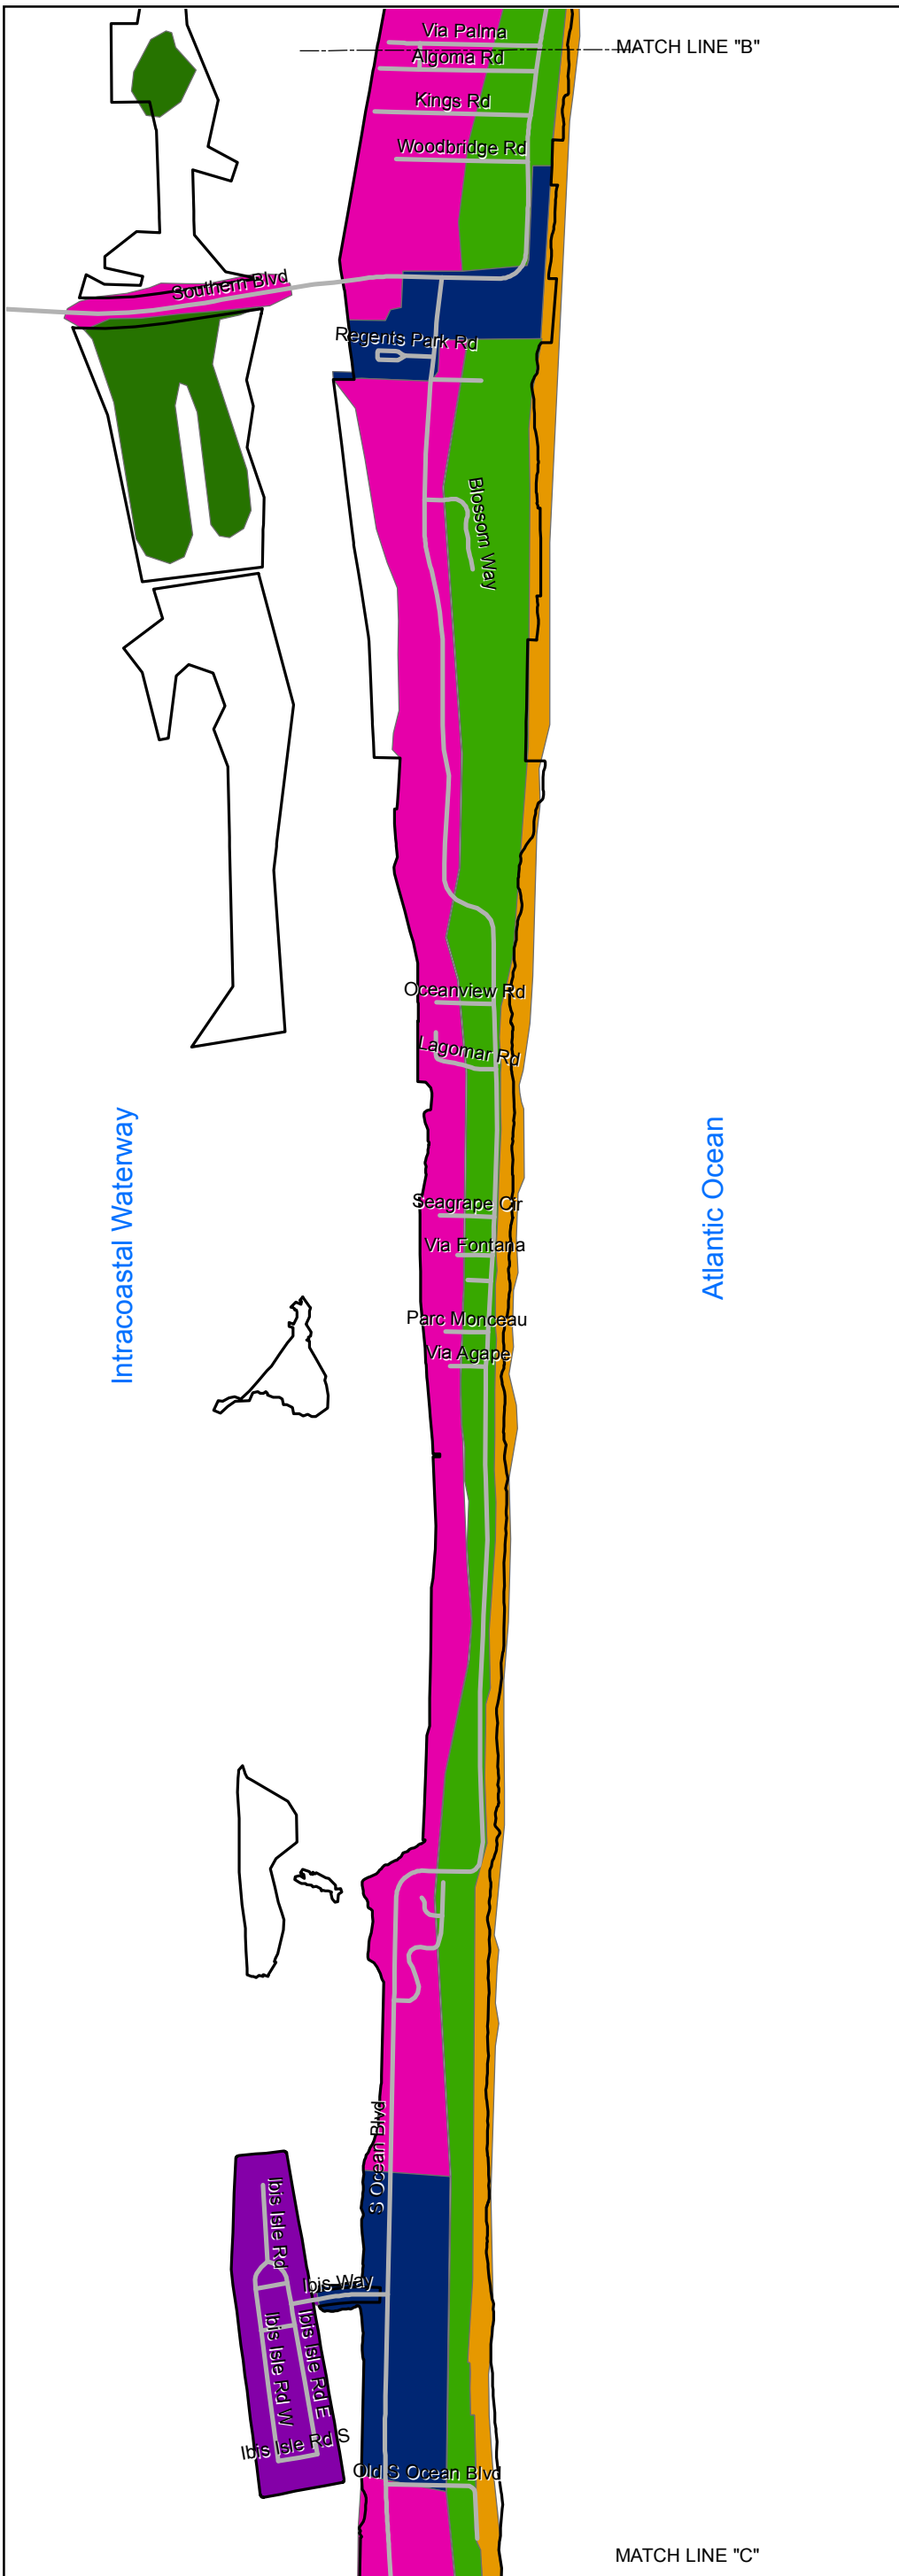

TOWN OF PALM BEACH MINERALS & SOILS MAP - 2017
Planning, Zoning & Building Department

- Au
- Bn
- Cc
- CuB
- PbB
- PhB
- Tm
- Ur

Map Created: July 28, 2017
 Town of Palm Beach
 Information Technologies GIS Department
 Planning, Zoning & Building Department
 (561)838-5430
 Email: pzb@townofpalmbeach.com
 Website: palmbeach.govoffice.com

MAP I - 7