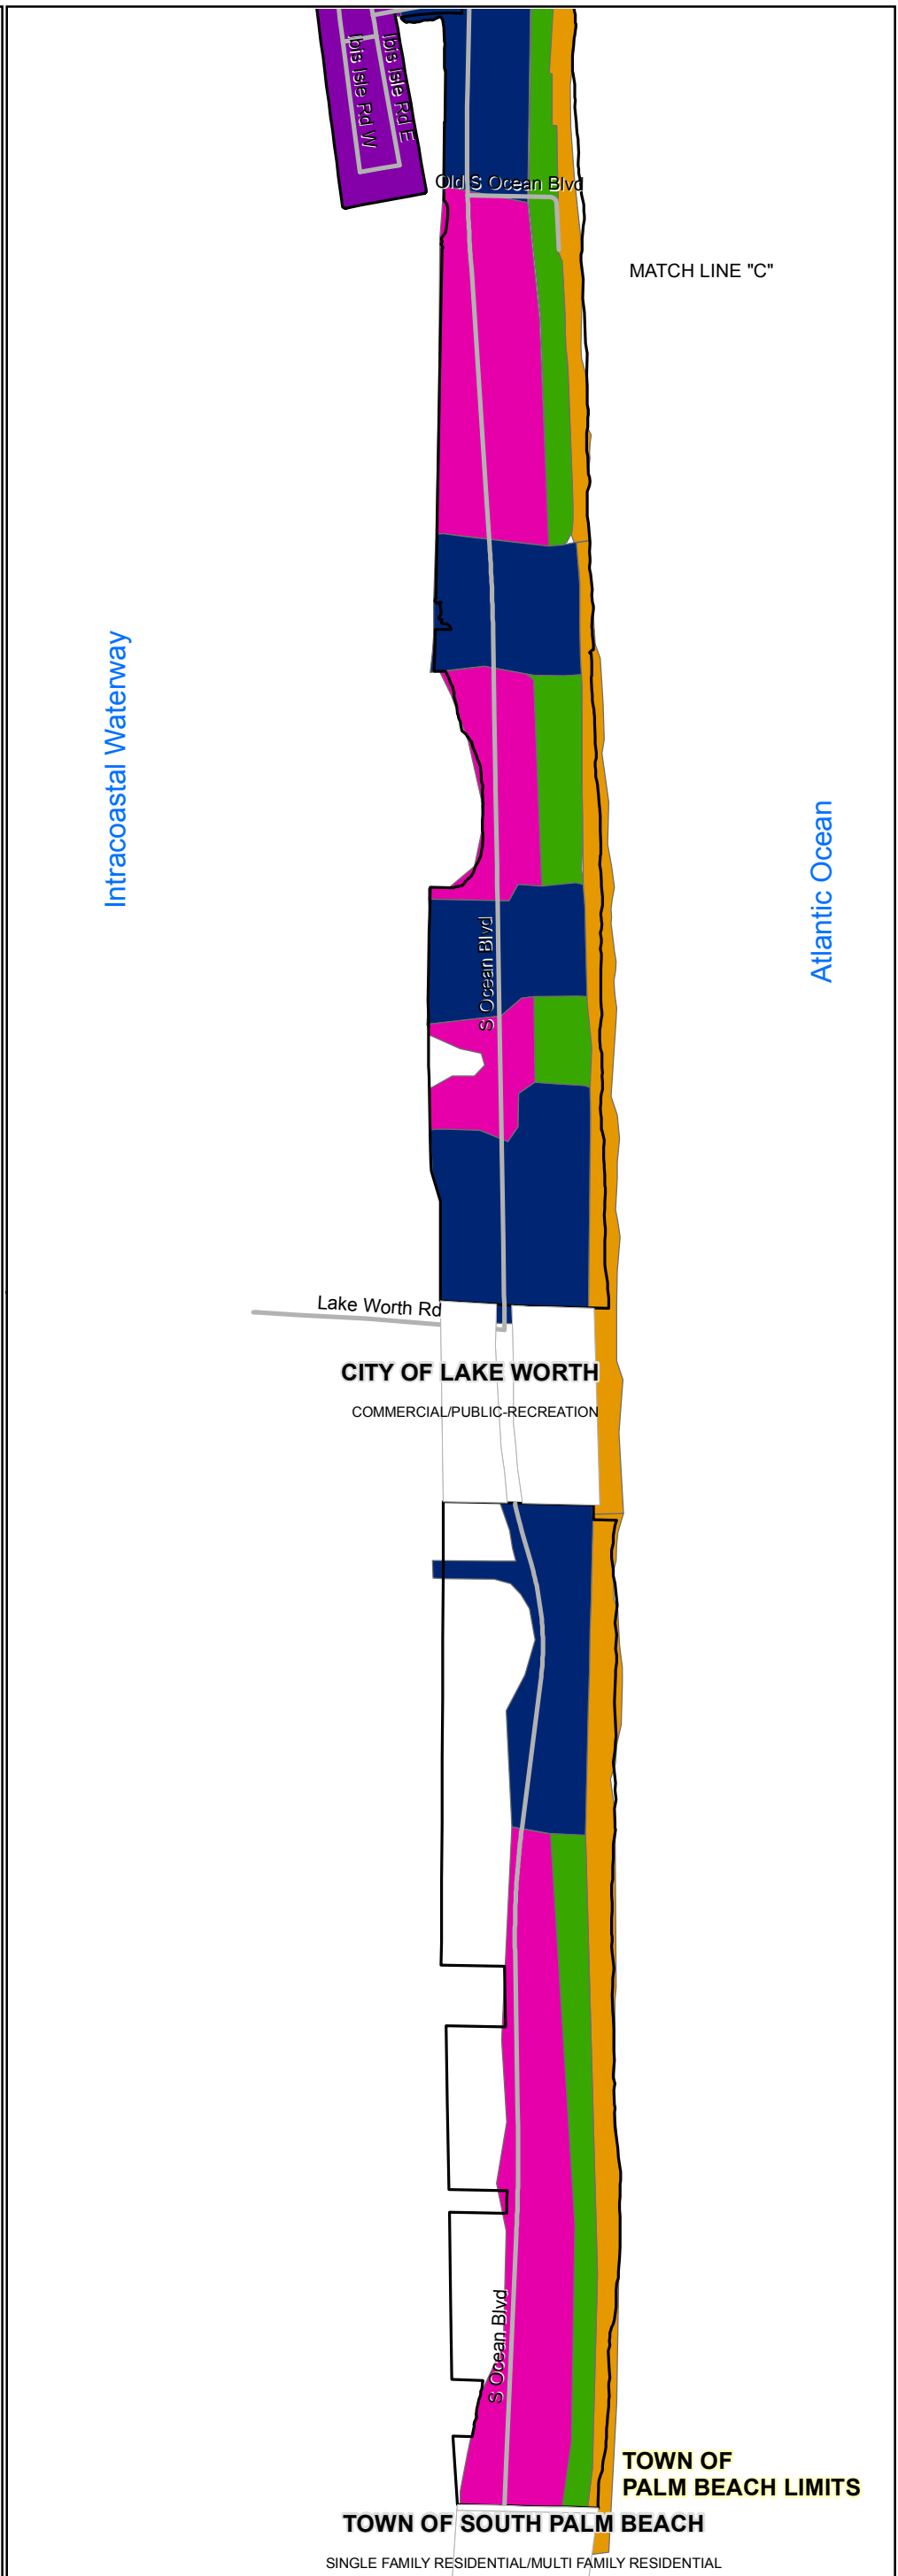

TOWN OF PALM BEACH MINERALS & SOILS MAP - 2017
Planning, Zoning & Building Department

- Au
- Bn
- Cc
- CuB
- PbB
- PhB
- Tm
- Ur

Map Created: July 28, 2017
 Town of Palm Beach
 Information Technologies GIS Department
 Planning, Zoning & Building Department
 (561)838-5430
 Email: pzb@townofpalmbeach.com
 Website: palmbeach.govoffice.com

MAP I - 7